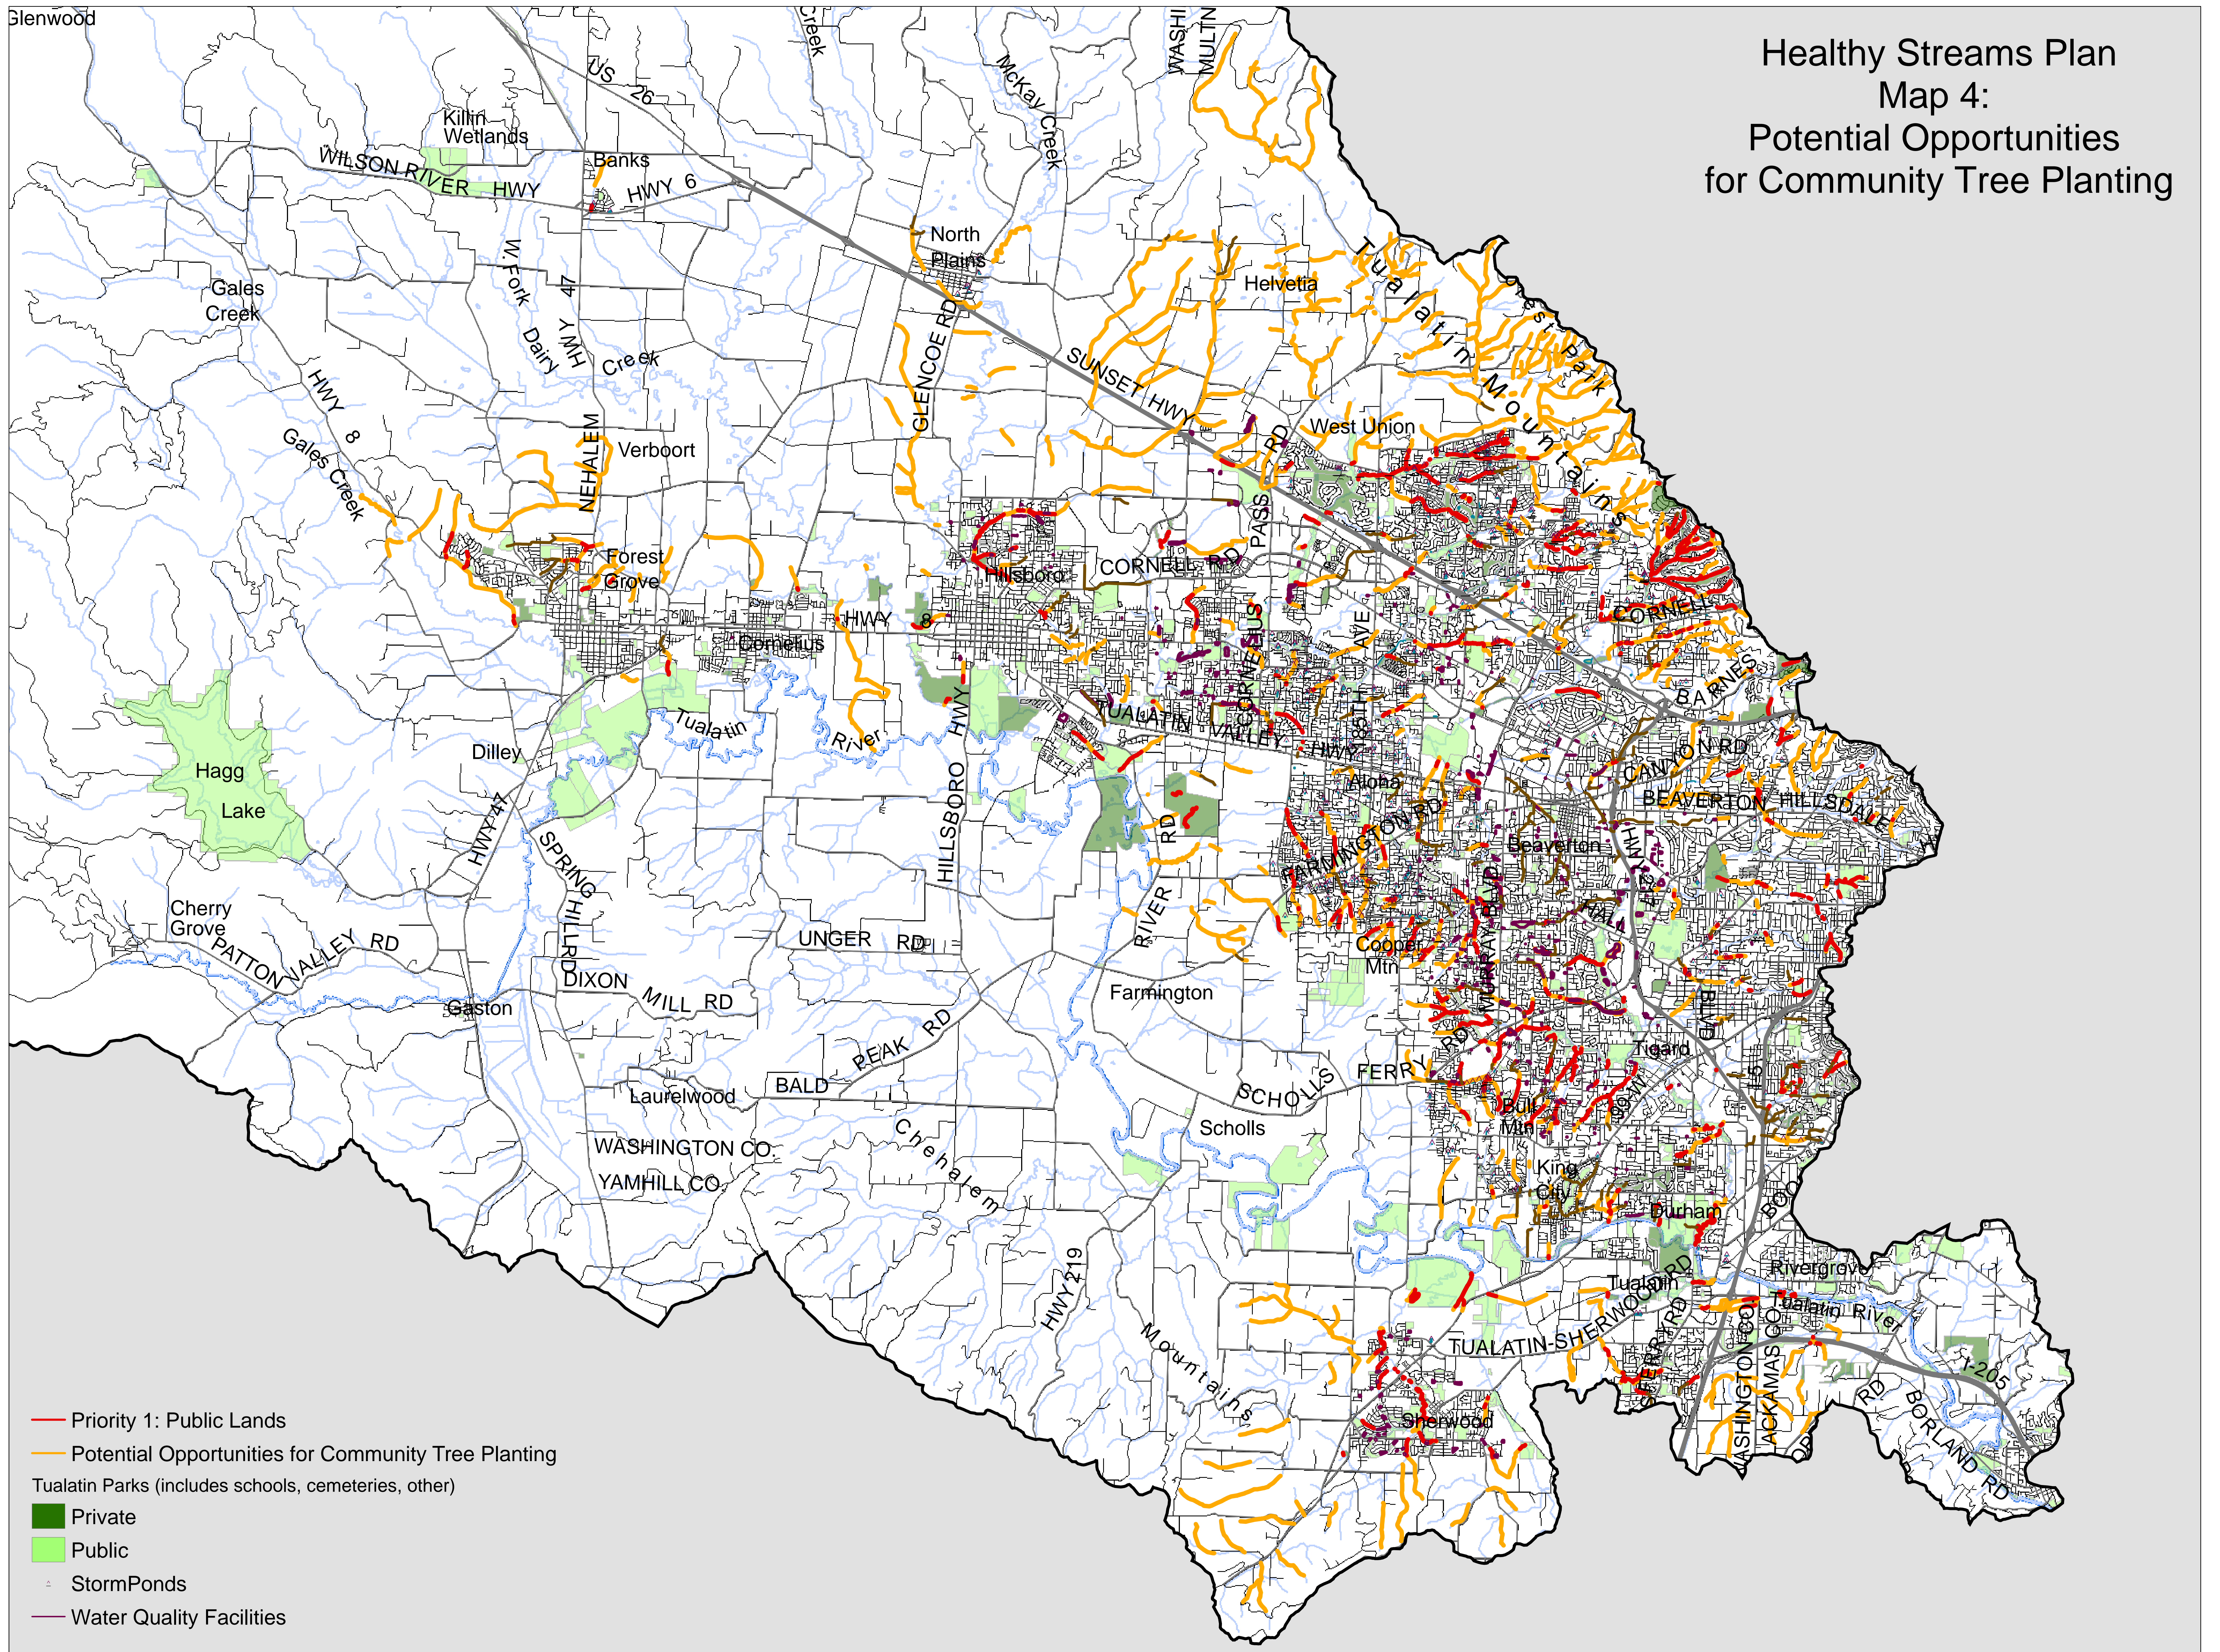

# Healthy Streams Plan Map 4: Potential Opportunities for Community Tree Planting

- Priority 1: Public Lands
- Potential Opportunities for Community Tree Planting
- Tualatin Parks (includes schools, cemeteries, other)
- Private
- Public
- ▲ StormPonds
- Water Quality Facilities